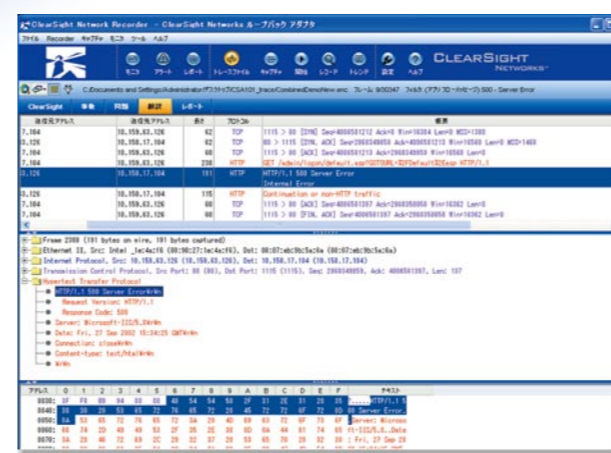

Before that, they used a kind of self-developed tool with other application software. It provided a degree of packet decoding capability at that time. However, since then the processing capacity of the central system has been increasing greatly year by year, and the ability to support gigabit rate is now urgent.

"We usually do extensive testing on

each service before releasing it into commercial use. However, with the various recent updates of our system environment, it is difficult to avoid packet loss using our own tools for data capturing and testing." Mr. Yasuhiro described the challenges they encounter in data testing at this time.

For example, a user wants to connect to a WILLCOM gateway from a PHS terminal through a WILLCOM network. In order to prevent the potential network environment problems on connecting, Yasuhiro's group set up a special experimental access point, (separated from the normal users' network environment) for data testing. However, the amount of captured data is still huge due to network traffic from the

emails, web browsing, and streaming media. To sample the required packets from such a huge amount of data, and to confirm whether the associated equipment is operating properly, the risk of losing useful packets must be eliminated.

Packet Decodes Picture

Two Wonderful Features of the ClearSight Network Time Machine

When the corporation planned to change its equipment in 2006, Mr. Yasuhiro discussed his plans with the related department of Toyo Corporation he met when introducing the SmartBits system. And it was at that time that he saw the product materials about the ClearSight Network Time Machine (called ClearSight Network Recorder at that time). Mr. Yasuhiro described his first impression of this product by saying, "what attracts us most is that it can handle our current troublesome problem of packet loss in a gigabit rate environment."

However, Mr. Yasuhiro still wanted to see the Network Time Machine in operation on a real network. He came

to Toyo Corporation to see the product demonstration by himself, but was still not absolutely convinced. "So they showed me how they use the Network Time Machine combined with SmartBits to capture and process data on a nearly gigabit rate network, so as to redisplay a web page." Mr. Yasuhiro said afterwards.

We tested two characteristic features of this system at the same time. The first was its powerful data capture function -- capturing 100 percent of data on a full duplex gigabit rate network without any dropped packets; the second was its long-term data storage function with a large hard disk drive capacity. Together, these features enable continuous capturing and storage of network data.

After being assured that their urgent

WILLCOM

WILLCOM, Inc. <Corporation Introduction>

[Corporation Main Business]

WILLCOM, the only communication provider of PHS in Japan, offers its wireless data communication service with fixed charges and VoIP services through its independent and stable network and through approximately 160,000 cell stations located across Japan. The next generation wireless communication service with higher speed -- "WILLCOM CORE XGP" will be available in the autumn of 2009.

[Contact]

WILLCOM, Inc.
URL: <http://www.willcom-inc.com/en/index.html>
TEL: +81-3-5400-5770
3-4-7 Toranomon, Minato-ku, Tokyo, 105-8477, Japan

needs could be met completely, Mr. Yasuhiro planned to purchase one sample machine for further testing, and then to purchase two more sets for commercial use very soon.

"Shotgun" to "Canon"

When using self-developed tools, the total supported traffic (up and down) is limited to 300Mbps; The traffic, however, could reach 2Gbps after introducing the ClearSight Network Time Machine. In other words, we could only capture and test parts of the network traffic before, while now all the data can be captured and detected after using ClearSight Network Time Machine.