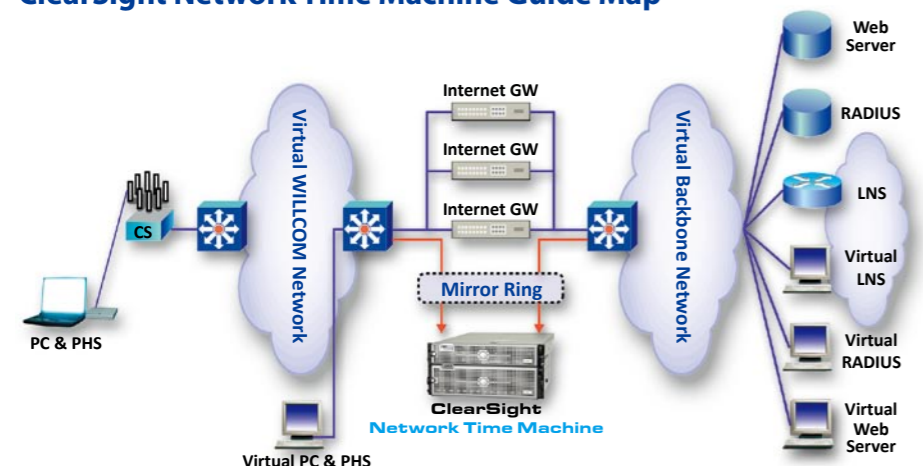

ClearSight Network Time Machine Guide Map

Copyright 2008 WILLCOM, Inc.